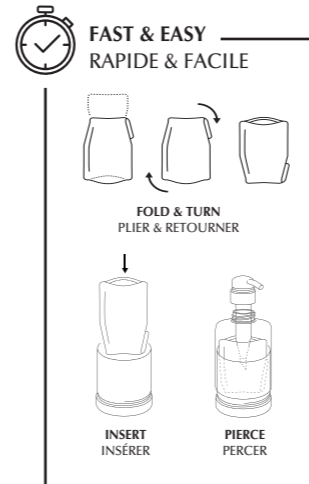

CARE ABOUT EARTH

REUSABLE
SAFE REFILLABLE
ECO-DESIGNED
SUSTAINABLE

RECYCLED
PLASTIC
BOTTLE

8g
RECYCLABLE
POUCH

TRACEABLE
COSMETIC